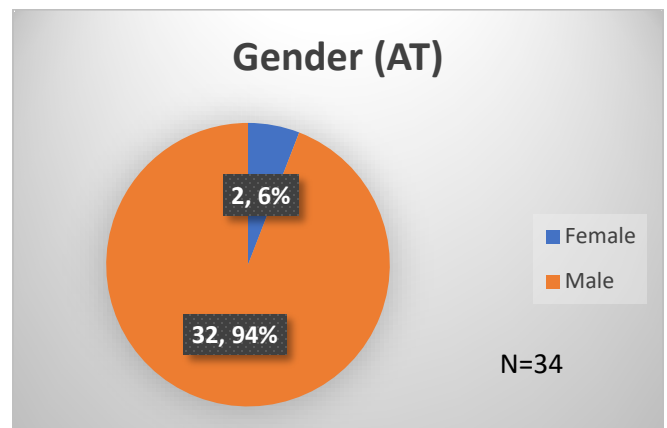

### Wednesday Morning Midnight Count

Total # of probation Involved youth<sup>1</sup>: 1,298

<sup>1</sup> Probation Active: Any youth who is pending sentencing with an active social history, has been formally placed on probation or supervision with Cook County Juvenile Probation on the date of the report.