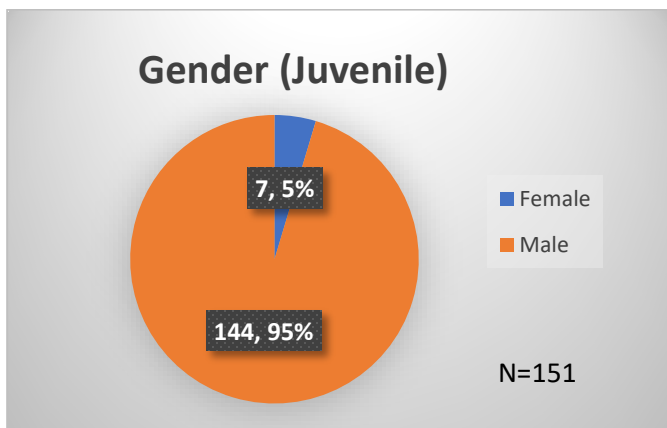

### Wednesday Morning Midnight Count

Total # of probation Involved youth<sup>1</sup>: 1,298

<sup>1</sup> Probation Active: Any youth who is pending sentencing with an active social history, has been formally placed on probation or supervision with Cook County Juvenile Probation on the date of the report.