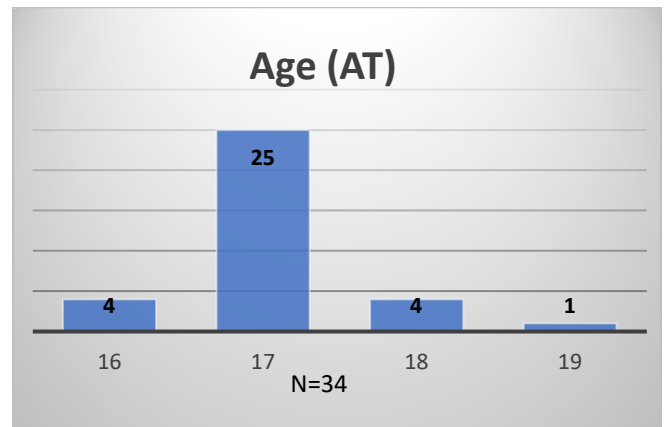

## Demographics for JTDC Population

### Wednesday Morning Midnight Count

Total # of probation Involved youth<sup>1</sup>: 1,298

<sup>1</sup> Probation Active: Any youth who is pending sentencing with an active social history, has been formally placed on probation or supervision with Cook County Juvenile Probation on the date of the report.