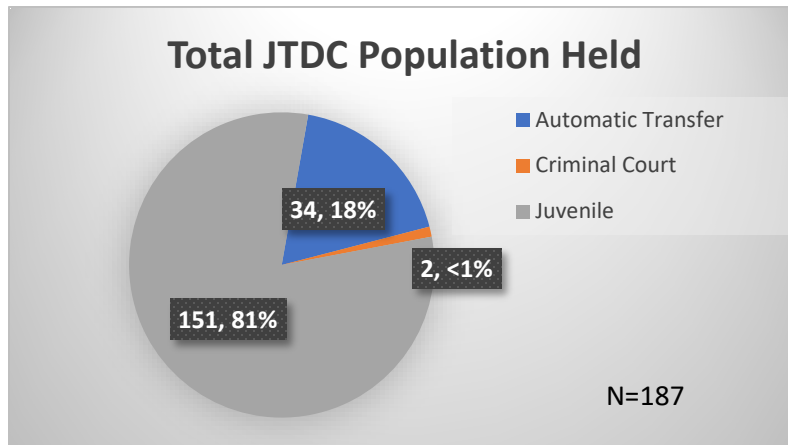

## Demographics for JTDC Population

### Wednesday Morning Midnight Count

Total # of probation Involved youth<sup>1</sup>: 1,298

<sup>1</sup> Probation Active: Any youth who is pending sentencing with an active social history, has been formally placed on probation or supervision with Cook County Juvenile Probation on the date of the report.