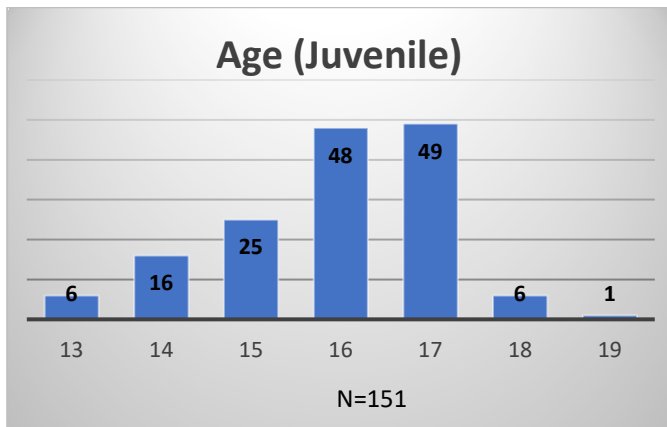

# Daily Data Dashboard – September 6, 2023

## Demographics for JTDC Population

### Wednesday Morning Midnight Count

Total # of probation Involved youth<sup>1</sup>: 1,298

<sup>1</sup> Probation Active: Any youth who is pending sentencing with an active social history, has been formally placed on probation or supervision with Cook County Juvenile Probation on the date of the report.